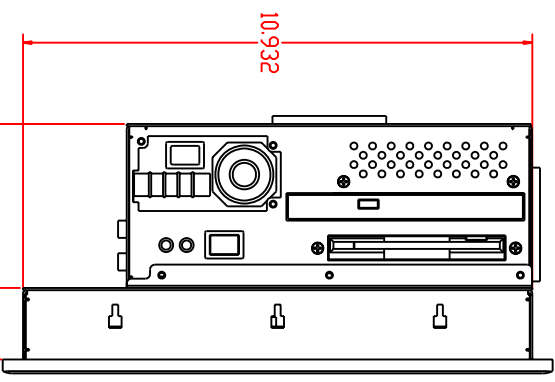

REV	DATE	DESCRIPTION	BY

SCALE: 1:100

<p>The information depicted on this drawing is the property of ASSTIA CORPORATION and is not to be distributed, copied, or used in any way without the written permission of ASSTIA CORPORATION.</p>	
<p>ASSTIA CORPORATION 10000 W. 15th Avenue Aurora, CO 80015 (303) 733-1100</p>	<p>ASSTIA CORPORATION 10000 W. 15th Avenue Aurora, CO 80015 (303) 733-1100</p>
<p>DATE: 11/11/11 DRAWN BY: [Name] CHECKED BY: [Name]</p>	<p>DATE: 11/11/11 DRAWN BY: [Name] CHECKED BY: [Name]</p>