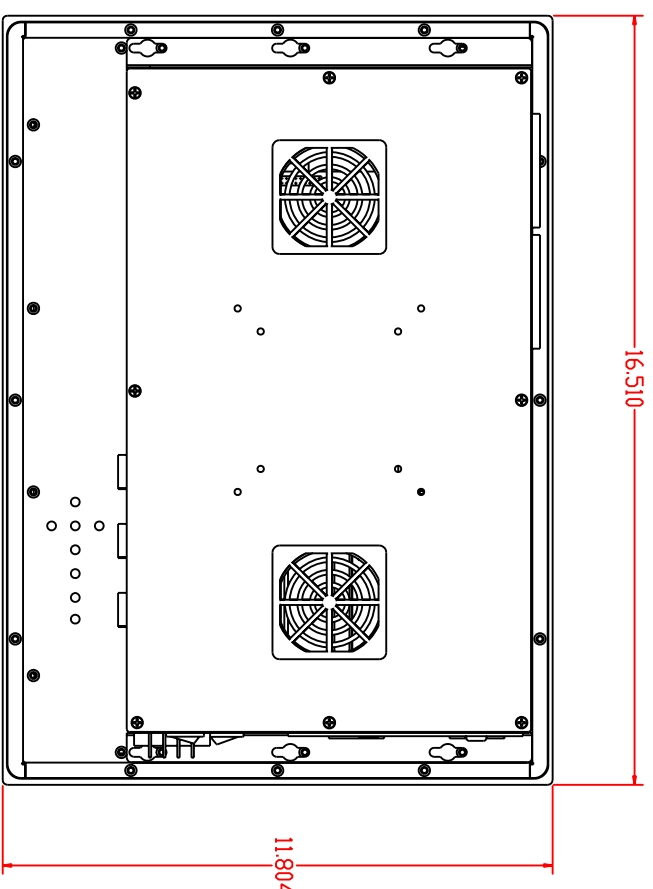

REV	DATE	DESCRIPTION	BY

SCALE: 1:100

<p>The information depicted on this drawing is the property of ASSTIA CORPORATION and is not to be distributed, copied, or used in any way without the written permission of ASSTIA CORPORATION.</p>	
<p>ASSTIA CORPORATION 10000 W. 15th Avenue Aurora, CO 80015 (303) 733-1100</p>	<p>ASSTIA CORPORATION 10000 W. 15th Avenue Aurora, CO 80015 (303) 733-1100</p>
<p>DATE: 11/11/11 DRAWN BY: [Name] CHECKED BY: [Name]</p>	<p>DATE: 11/11/11 DRAWN BY: [Name] CHECKED BY: [Name]</p>