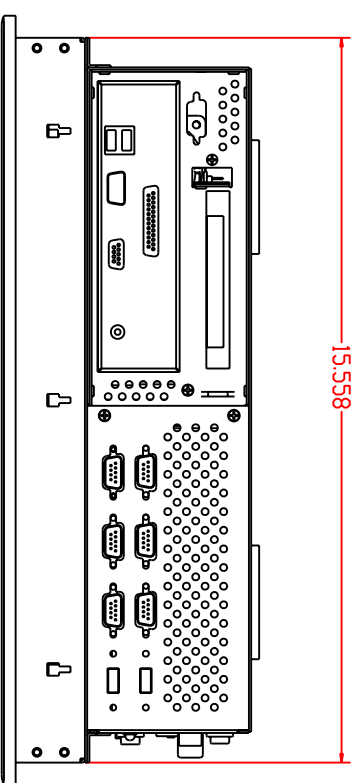

REV	DATE	DESCRIPTION	BY

SCALE: 1:100

<p>The information depicted on this drawing is the property of ASSTIA CORPORATION and is not to be distributed, copied, or used in any way without the written permission of ASSTIA CORPORATION.</p>	
<p>ASSTIA CORPORATION 10000 W. 15th Avenue Aurora, CO 80015 (303) 733-1100</p>	<p>ASSTIA CORPORATION 10000 W. 15th Avenue Aurora, CO 80015 (303) 733-1100</p>
<p>DATE: 11/11/11 DRAWN BY: [Name] CHECKED BY: [Name]</p>	<p>DATE: 11/11/11 DRAWN BY: [Name] CHECKED BY: [Name]</p>